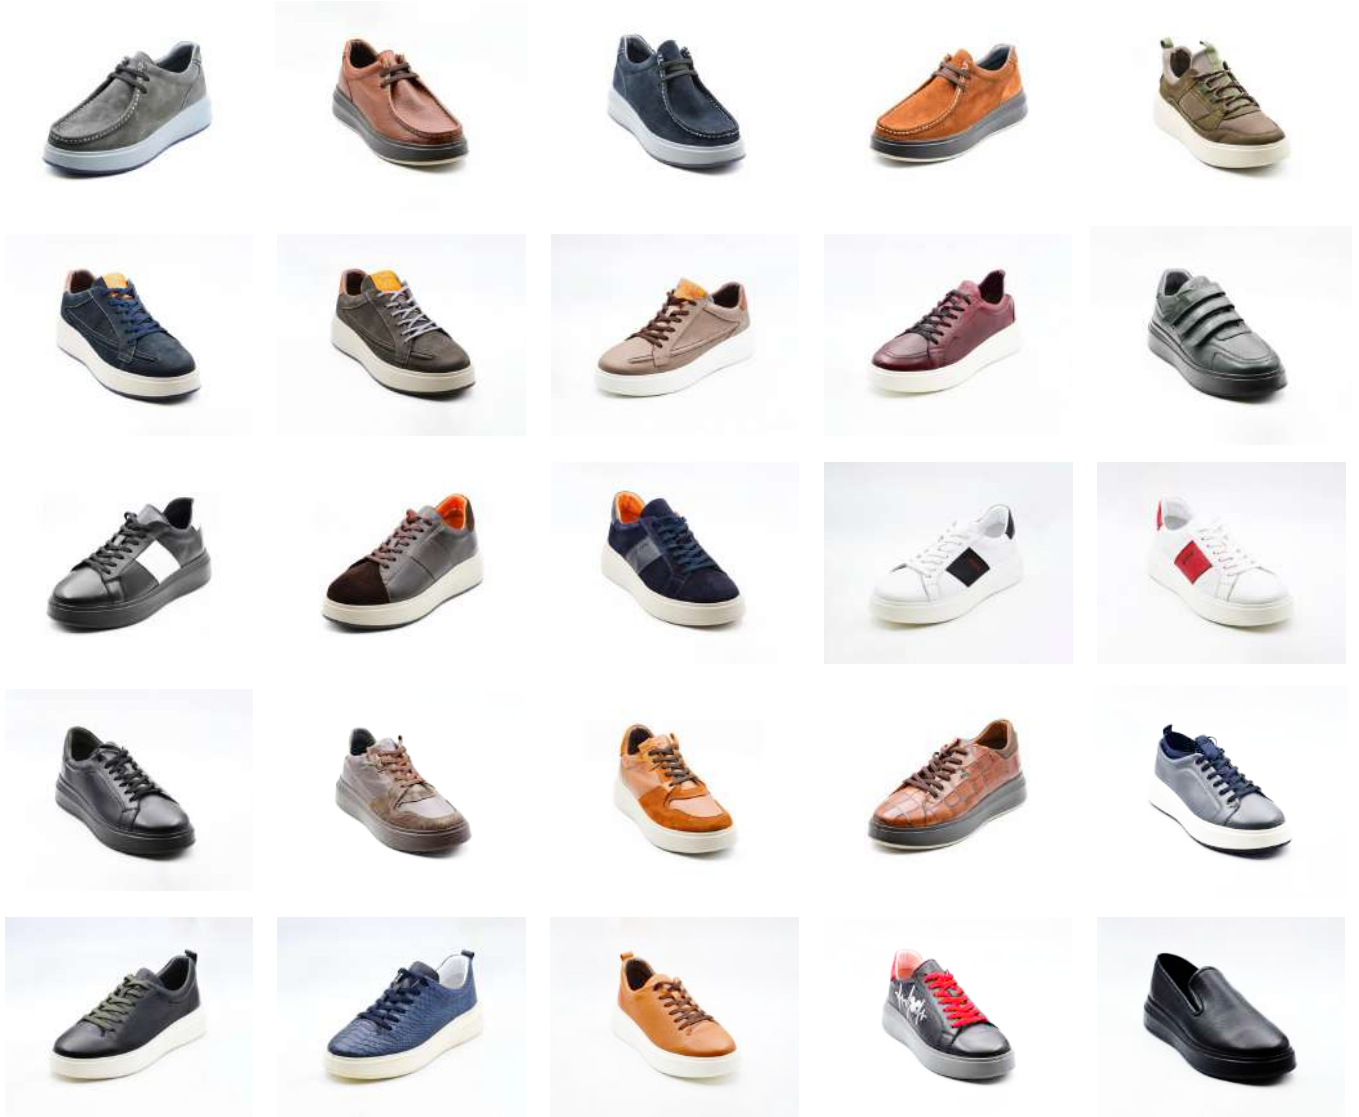

# essee®

— C O M F O R T —

Collection:  
**2023**

Base Code:  
**304**

Numbers:  
**40-45**

Shoes ID:  
**6437**

Color:  
**GREY**

Material:  
**SUEDE**