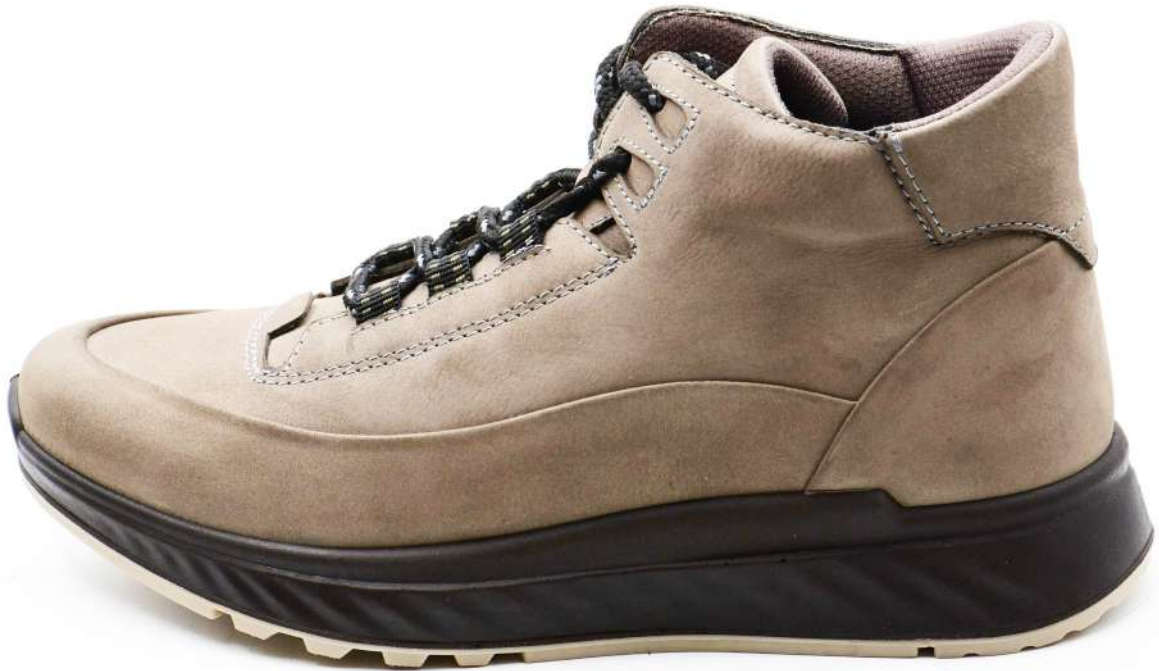

Shoes ID:
7181

Color:
GREY

Material:
NUBUC

|||||

esse®
— COMFORT —

www.esseyakkabi.com.tr