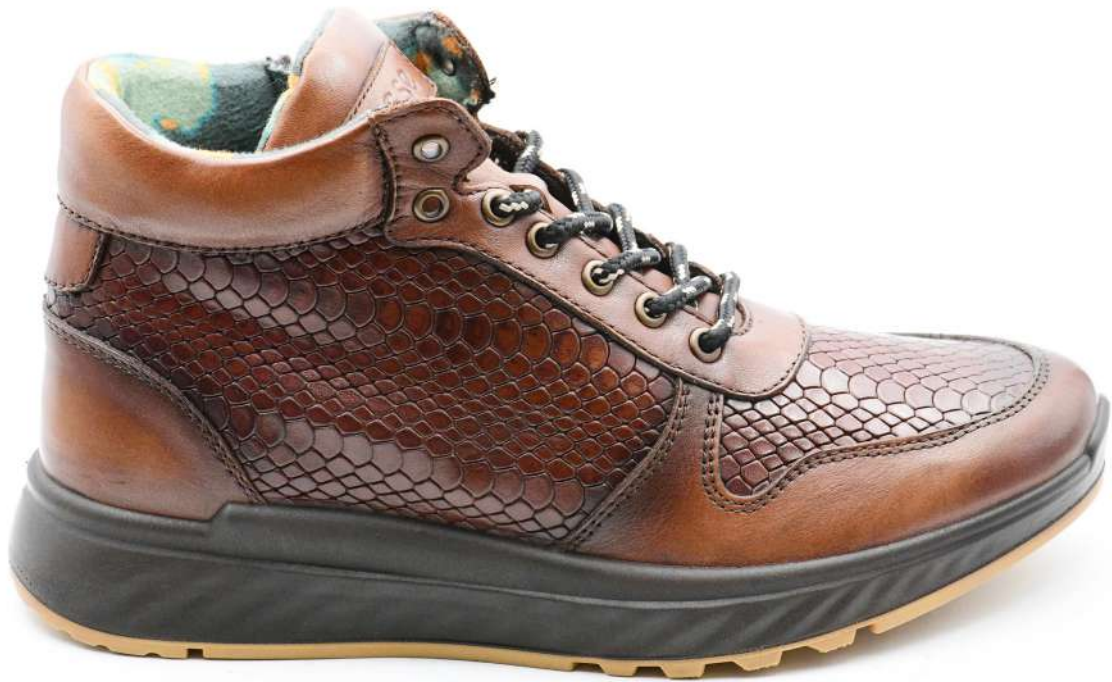

Material:
SHORLOT

|||||||

esse[®]
— COMFORT —

www.esseyakkabi.com.tr

Shoes ID:
7179

Color:
TAN, ANACONDA

Material:
SHORLOT

esse[®]
— COMFORT —